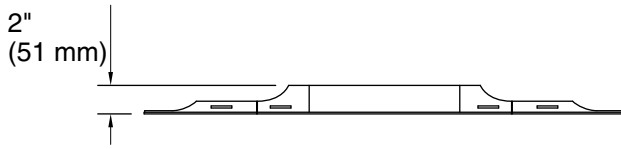

Required Electrical Service

One circuit required, protected with Class A Ground-Fault Circuit-Interrupter (GFCI). Outside North America, this device may be known as a Residual Current Device (RCD).

Lights: 120 V, 15 A, 60 Hz

Technical Information

All product dimensions are nominal.

Mirror type: Wall-mount pivot

Electrical component Lights: 120 V, 0.8 A, 60 Hz
rating:

Notes

Install this product according to the installation instructions.

Select the type of fastener based on the wall material. A minimum 20 lb (9.07 kg) load bearing fastener is recommended.

Install the fastener to a stud to avoid possible property and product damage.

A dimmer switch is required. This product is compatible with most residential dimmer switches intended for incandescent and dimmable LED bulbs.