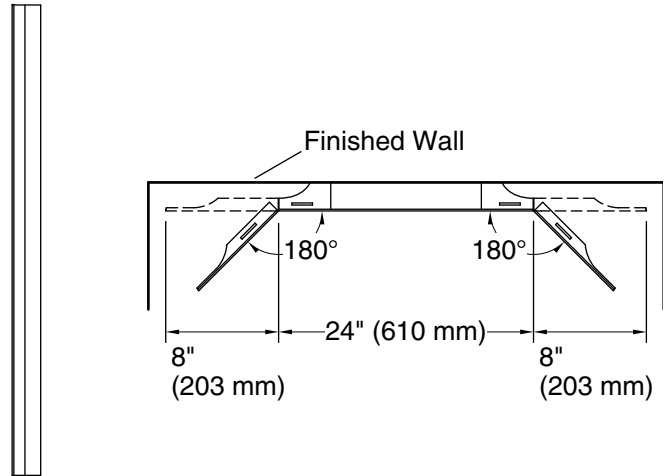

Required Electrical Service

One circuit required, protected with Class A Ground-Fault Circuit-Interrupter (GFCI). Outside North America, this device may be known as a Residual Current Device (RCD).

Lights: 120 V, 15 A, 60 Hz

Technical Information

All product dimensions are nominal.

Mirror type: Wall-mount pivot

Electrical component Lights: 120 V, 0.8 A, 60 Hz
rating:

Notes

Install this product according to the installation instructions.

Select the type of fastener based on the wall material. A minimum 20 lb (9.07 kg) load bearing fastener is recommended.

Install the fastener to a stud to avoid possible property and product damage.

A dimmer switch is required. This product is compatible with most residential dimmer switches intended for incandescent and dimmable LED bulbs.