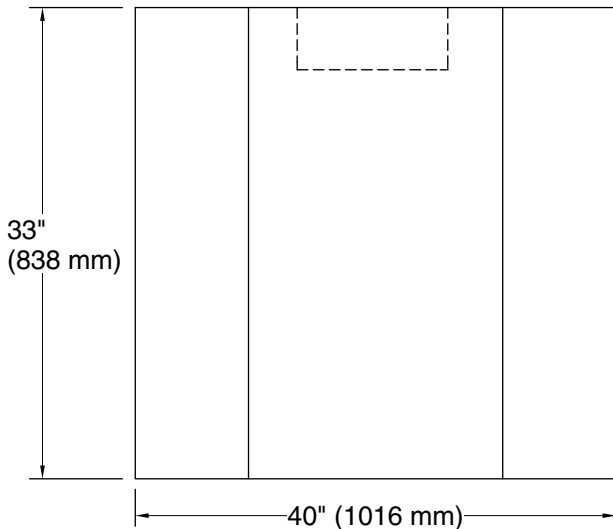

Required Electrical Service

One circuit required, protected with Class A Ground-Fault Circuit-Interrupter (GFCI). Outside North America, this device may be known as a Residual Current Device (RCD).

Lights: 120 V, 15 A, 60 Hz

Technical Information

All product dimensions are nominal.

Mirror type: Wall-mount pivot

Electrical component Lights: 120 V, 0.8 A, 60 Hz
rating:

Notes

Install this product according to the installation instructions.

Select the type of fastener based on the wall material. A minimum 20 lb (9.07 kg) load bearing fastener is recommended.

Install the fastener to a stud to avoid possible property and product damage.

A dimmer switch is required. This product is compatible with most residential dimmer switches intended for incandescent and dimmable LED bulbs.